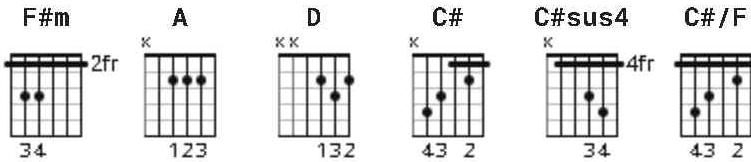

Lose Control chords by Teddy Swims

Tuning: E A D G B E

Key: F#m

CHORDS

23 June 2023 Spotify drop, simplified chords for guitar and piano. 6/8 160bpm.
(c) SWIMS Int. under exclusive license to Warner Records Inc.

next to me, I'm fallin' apart right in front of you can't you see

F#m

A

I lose con...trol, when you're not

D

C#sus4

C#/F

next to me, yeah you're breakin' my heart baby you make a mess of me

got me down on my knees darlin' please, oh

[Chorus]

F#m A
I lose con...trol, when you're not
D C#sus4 C#
next to me, I'm fallin' apart right in front of you can't you see
F#m A
I lose con...trol, when you're not
D C#sus4 C#
next to me, yeah you're breakin' my heart baby you make a mess of me, yeah

[Instrumental]

F#m A D C#sus4 C#

[Chorus]

F#m A
I lose con...trol, when you're not
D C#sus4 C#
here with me, I'm fallin' apart right in front of you can't you see
F#m A
I lose con...trol, when you're not
D C#sus4 C#
here with me, yeah you're breakin' my heart baby you make a mess of me